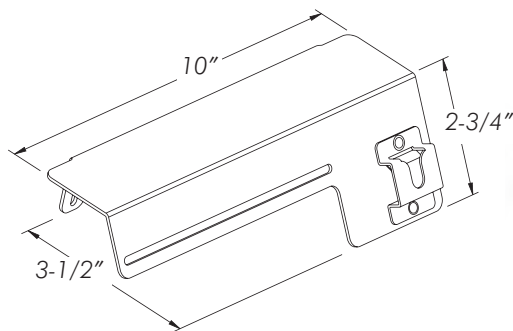

BRADFORD™ **Vehicle Solutions, Inc.**

PROUDLY MADE IN THE U.S.A
An ISO 9001-2000 Certified Company

BB28199

Standard Models:

- ◆ Dash bracket with double mic clip for Ford Crown Victoria
- ◆ No drilling required
- ◆ Two mounted microphone clips
- ◆ Mounts with existing 7mm screws behind the plastic dash trim
- ◆ Provides easy access for the most used radio microphones
- ◆ Installs in less than 10 minutes

BB21149

Standard Models:

- ◆ Dash bracket for siren (LCS800, LCS850) with microphone clip for Ford Crown Victoria
- ◆ No drilling required
- ◆ Mount sirens or radios
- ◆ Mounts with existing 7mm screws behind the plastic dash trim
- ◆ Installs in less than 10 minutes
- ◆ Run wire behind trim
- ◆ Siren not included

BB23147

Standard Models:

- ◆ Dash bracket for handheld siren (LCS880/LCS881) for Ford Crown Victoria
- ◆ No drilling required
- ◆ Mounts with existing 7mm screws behind the plastic trim
- ◆ Installs in less than 10 minutes
- ◆ Run wire behind trim
- ◆ Siren not included
- ◆ Includes: mounting hardware and instructions

BB47517

Standard Models:

- ◆ Rear deck mounting bracket for Ford Crown Victoria
- ◆ Mount lights, radar antenna or traffic director
- ◆ No drilling required
- ◆ Mounts in the existing rear deck Child Safety restraints
- ◆ Installs in less than 10 minutes
- ◆ Slotted mounting holes for easy adjustability
- ◆ Kit includes: (1) pair of brackets, mounting hardware and instructions