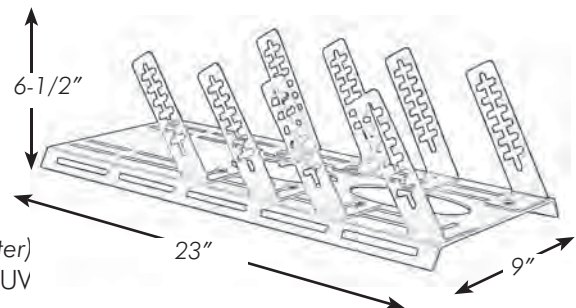

BB37717, BB37727, & BB37737 CONSOLES - UNIVERSAL

Standard Models:

- Easily mounts to Ford Crown Victoria
- No drilling required
- Choose 2, 3, or 4 unit universal consoles:
  - BB37717 (2 Organizer Bracket Kit)
  - BB37727 (3 Organizer Bracket Kit)
  - BB37737 (4 Organizer Bracket Kit)
- Universal Consoles are also available for mounting with screws to transmission hump, *Ideal for Trucks & SUVs!*:
  - BB37718 (2 Organizer Bracket Kit)
  - BB37728 (3 Organizer Bracket Kit)
  - BB37738 (4 Organizer Bracket Kit)
- Brackets are fully adjustable
- Customize to fit your needs
- Consoles include mounting hardware and instructions

Parts:

<u>MODEL NUMBER</u>	<u>DESCRIPTION</u>
BB36174	Organizer Bracket (Left)
BB36173	Organizer Bracket (Right)
BB36117	Organizer Bracket Kit: (Includes 1-Left & 1-Right Organizer Bracket)
BB36777	Floor Plate
BB36167	Floor Plate Adapter
BB36164	Floor Plate Foot (Left)
BB36163	Floor Plate Foot (Right)
BB36177	Mounting Kit: (Includes 1-Left & 1-Right Floor Plate Foot and Floor Plate Adapter)
BB36118	Mount Bracket Kit for Truck or SUV

Distributed By: