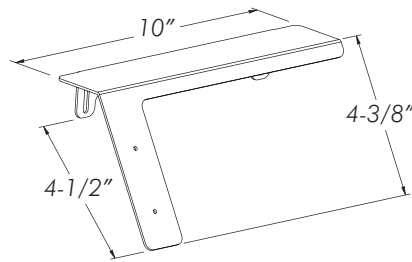

BB23147

Standard Models:

- Dash bracket for handheld siren (LCS880/LCS881) for Ford Crown Victoria
- No drilling required
- Mounts with existing 7mm screws behind the plastic trim
- Installs in less than 10 minutes
- Run wire behind trim
- Siren not included
- Includes: mounting hardware and instructions