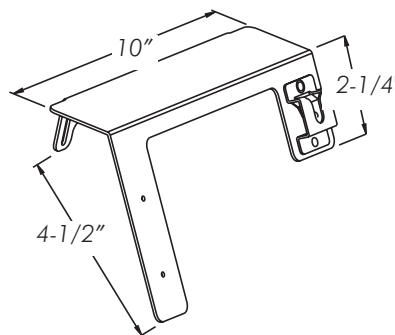

BB21149

Standard Models:

- ◆ Dash bracket for siren (LCS800, LCS850) with microphone clip for Ford Crown Victoria
- ◆ No drilling required
- ◆ Mount sirens or radios
- ◆ Mounts with existing 7mm screws behind the plastic dash trim
- ◆ Installs in less than 10 minutes
- ◆ Run wire behind trim
- ◆ Siren not included

BB23147

Standard Models:

- ◆ Dash bracket for handheld siren (LCS880/LCS881) for Ford Crown Victoria
- ◆ No drilling required
- ◆ Mounts with existing 7mm screws behind the plastic trim
- ◆ Installs in less than 10 minutes
- ◆ Run wire behind trim
- ◆ Siren not included
- ◆ Includes: mounting hardware and instructions

BB23149

Standard Models:

- ◆ Dash bracket for handheld siren (LCS880/LCS881) with microphone clip for Ford Crown Victoria
- ◆ No drilling required
- ◆ Mounts with existing 7mm screws behind the plastic dash trim
- ◆ Installs in less than 10 minutes
- ◆ Run wire behind trim
- ◆ Siren not included
- ◆ Includes: mounting hardware and instructions

BB47517

Standard Models:

- ◆ Rear deck mounting bracket for Ford Crown Victoria
- ◆ Mount lights, radar antenna or traffic director
- ◆ No drilling required
- ◆ Mounts in the existing rear deck Child Safety restraints
- ◆ Installs in less than 10 minutes
- ◆ Slotted mounting holes for easy adjustability
- ◆ Kit includes: (1) pair of brackets, mounting hardware and instructions