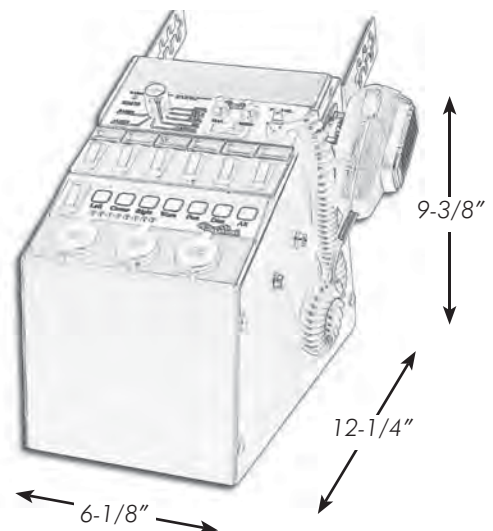

BB36317 & BB36327 CONSOLES - COMPACT

Standard Models:

- ◆ Easily mounts to Ford Crown Victoria
- ◆ Fits Trucks and SUVs using adapter kit BB36118
- ◆ No drilling required
- ◆ Designed to hold 1-Siren, 1-Switch Box, and 1-Traffic Director Control Box
- ◆ BB36317 (Standard Console) includes:
Radio Brackets for 2 Radios
- ◆ BB36327 (Deluxe Console) includes:
3 cig plug receptacles and Radio Brackets for 3 Radios
- ◆ Consoles include mounting hardware and instructions

Parts:

MODEL NUMBER	DESCRIPTION
BB36364	Console Left Side
BB36363	Console Right Side
BB36362	Console Front
BB36661	Console Rear with cig plug receptacles
BB36361	Console Rear without cig plug receptacles
BB36367	Floor Plate
BB36394	Mic Clip Bracket (Left)
BB36393	Mic Clip Bracket (Right)
BB38317	Radio Brackets for 2 radios (2 required)
BB38327	Radio Brackets for 3 radios (2 required)
BB37365	Traffic Director Filler Plate
BB36167	Floor Plate Adapter
BB36164	Floor Plate Foot (Left)
BB36163	Floor Plate Foot (Right)
BB36177	Mounting Kit: (Includes 1-Left & 1-Right Floor Plate Foot and Floor Plate Adapter)
BB36118	Mount Bracket for Truck or SUV

BB36327
(Deluxe Model shown with SS670 Siren,
SB4020 Switch box, and TD77-2 Traffic director
control box - all not included)

BB37717, BB37727, & BB37737 CONSOLES - UNIVERSAL

Standard Models:

- ◆ Easily mounts to Ford Crown Victoria
- ◆ No drilling required
- ◆ Choose 2, 3, or 4 unit universal consoles:
 - BB37717 (2 Organizer Bracket Kit)
 - BB37727 (3 Organizer Bracket Kit)
 - BB37737 (4 Organizer Bracket Kit)
- ◆ Universal Consoles are also available for mounting with screws to transmission hump, *Ideal for Trucks & SUVs!*:
 - BB37718 (2 Organizer Bracket Kit)
 - BB37728 (3 Organizer Bracket Kit)
 - BB37738 (4 Organizer Bracket Kit)
- ◆ Brackets are fully adjustable
- ◆ Customize to fit your needs
- ◆ Consoles include mounting hardware and instructions