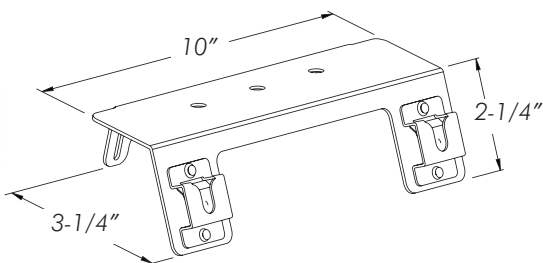

BRADFORD™ **Vehicle Solutions, Inc.**

PROUDLY MADE IN THE U.S.A
An ISO 9001-2000 Certified Company

BB28199

Standard Models:

- ◆ Dash bracket with double mic clip for Ford Crown Victoria
- ◆ No drilling required
- ◆ Two mounted microphone clips
- ◆ Mounts with existing 7mm screws behind the plastic dash trim
- ◆ Provides easy access for the most used radio microphones
- ◆ Installs in less than 10 minutes

BB21149

Standard Models:

- ◆ Dash bracket for siren (LCS800, LCS850) with microphone clip for Ford Crown Victoria
- ◆ No drilling required
- ◆ Mount sirens or radios
- ◆ Mounts with existing 7mm screws behind the plastic dash trim
- ◆ Installs in less than 10 minutes
- ◆ Run wire behind trim
- ◆ Siren not included

BB23147

Standard Models:

- ◆ Dash bracket for handheld siren (LCS880/LCS881) for Ford Crown Victoria
- ◆ No drilling required
- ◆ Mounts with existing 7mm screws behind the plastic trim
- ◆ Installs in less than 10 minutes
- ◆ Run wire behind trim
- ◆ Siren not included
- ◆ Includes: mounting hardware and instructions

BB47517

Standard Models:

- ◆ Rear deck mounting bracket for Ford Crown Victoria
- ◆ Mount lights, radar antenna or traffic director
- ◆ No drilling required
- ◆ Mounts in the existing rear deck Child Safety restraints
- ◆ Installs in less than 10 minutes
- ◆ Slotted mounting holes for easy adjustability
- ◆ Kit includes: (1) pair of brackets, mounting hardware and instructions