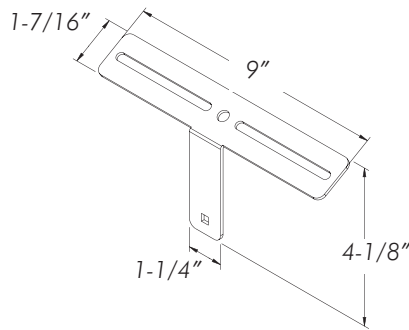

BB23147

Standard Models:

- ◆ Dash bracket for handheld siren (LCS880/LCS881) for Ford Crown Victoria
- ◆ No drilling required
- ◆ Mounts with existing 7mm screws behind the plastic trim
- ◆ Installs in less than 10 minutes
- ◆ Run wire behind trim
- ◆ Siren not included
- ◆ Includes: mounting hardware and instructions

BB23149

Standard Models:

- ◆ Dash bracket for handheld siren (LCS880/LCS881) with microphone clip for Ford Crown Victoria
- ◆ No drilling required
- ◆ Mounts with existing 7mm screws behind the plastic dash trim
- ◆ Installs in less than 10 minutes
- ◆ Run wire behind trim
- ◆ Siren not included
- ◆ Includes: mounting hardware and instructions

BB47517

Standard Models:

- ◆ Rear deck mounting bracket for Ford Crown Victoria
- ◆ Mount lights, radar antenna or traffic director
- ◆ No drilling required
- ◆ Mounts in the existing rear deck Child Safety restraints
- ◆ Installs in less than 10 minutes
- ◆ Slotted mounting holes for easy adjustability
- ◆ Kit includes: (1) pair of brackets, mounting hardware and instructions