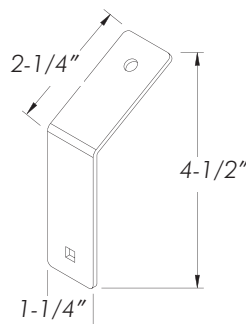

BB47527

Standard Models:

- Rear deck mounting bracket for Ford Crown Victoria
- No drilling required
- Mount lights, radar antenna or traffic director
- Mounts in the existing rear deck Child Safety restraints
- Installs in less than 10 minutes
- Kit includes: (1) pair of brackets, mounting hardware and instructions
- No one else in the industry offers these simple brackets