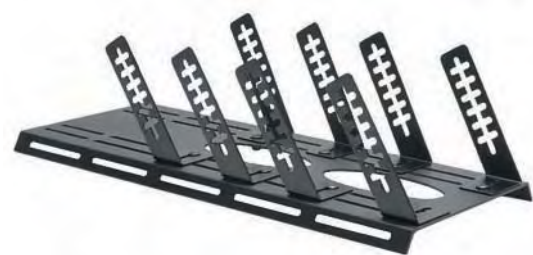

Parts:

MODEL NUMBER	DESCRIPTION
BB36364	Console Left Side
BB36363	Console Right Side
BB36362	Console Front
BB36661	Console Rear with cig plug receptacles
BB36361	Console Rear without cig plug receptacles
BB36367	Floor Plate
BB36394	Mic Clip Bracket (Left)
BB36393	Mic Clip Bracket (Right)
BB38317	Radio Brackets for 2 radios (2 required)
BB38327	Radio Brackets for 3 radios (2 required)
BB37365	Traffic Director Filler Plate
BB36167	Floor Plate Adapter
BB36164	Floor Plate Foot (Left)
BB36163	Floor Plate Foot (Right)
BB36177	Mounting Kit: (Includes 1-Left & 1-Right Floor Plate Foot and Floor Plate Adapter)
BB36118	Mount Bracket for Truck or SUV

BB36327
(Deluxe Model shown with SS670 Siren,
SB4020 Switch box, and TD77-2 Traffic director
control box - all not included)

BB37717, BB37727, & BB37737 CONSOLES - UNIVERSAL

Standard Models:

- ◆ Easily mounts to Ford Crown Victoria
- ◆ No drilling required
- ◆ Choose 2, 3, or 4 unit universal consoles:
 - BB37717 (2 Organizer Bracket Kit)
 - BB37727 (3 Organizer Bracket Kit)
 - BB37737 (4 Organizer Bracket Kit)
- ◆ Universal Consoles are also available for mounting with screws to transmission hump, *Ideal for Trucks & SUVs!*:
 - BB37718 (2 Organizer Bracket Kit)
 - BB37728 (3 Organizer Bracket Kit)
 - BB37738 (4 Organizer Bracket Kit)
- ◆ Brackets are fully adjustable
- ◆ Customize to fit your needs
- ◆ Consoles include mounting hardware and instructions

Easily mounts to existing bolts.
No drilling Required!

Parts:

<u>MODEL NUMBER</u>	<u>DESCRIPTION</u>
BB36174	Organizer Bracket (Left)
BB36173	Organizer Bracket (Right)
BB36117	Organizer Bracket Kit: (Includes 1-Left & 1-Right Organizer Bracket)
BB36777	Floor Plate
BB36167	Floor Plate Adapter
BB36164	Floor Plate Foot (Left)
BB36163	Floor Plate Foot (Right)
BB36177	Mounting Kit: (Includes 1-Left & 1-Right Floor Plate Foot and Floor Plate Adapter)
BB36118	Mount Bracket Kit for Truck or SUV