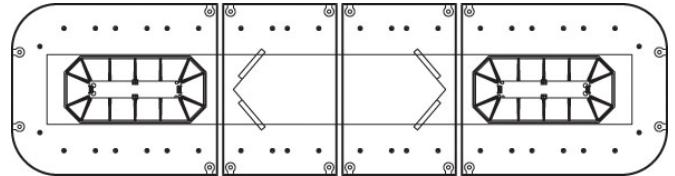

5564LED: 56" M-Tech PLUS™ LED Lightbar with 64 LEDs, two V-mirrors

Other Star Sabre® M-Tech PLUS™ configurations and colors are available. Call for details.

Features:

- Dual level, full output, lightbar less than 4" tall!
- Super bright M-Tech PLUS™ LED technology provides superior warning light image
- Adjustable lower level lights allow customizable positioning of light output
- Rugged one piece extruded, anodized aluminum base
- Durable polycarbonate, injection molded domes are STAR "diamond coated" and fully gasketed to protect against moisture
- Conformal coated circuitry protects against shock and vibration
- 20 Customer selectable flash patterns via external pattern select wire or jumper
- High/Low power select
- S-LINK SYSTEM™ synchronizing capability with other STAR LED units
- Voltage: 12V-24V DC
- Amp Draw: 6.5 Amps (max)
- Dome Colors: Amber, Red, Clear
- M-Tech PLUS™ LED Color Combinations: Amber, Blue, Green, Red, White

PROUDLY MADE IN THE U.S.A.
An ISO 9001:2008 Certified Company

Star Headlight & Lantern Co., Inc.

455 Rochester Street Avon, NY 14414

Phone: 585-226-9787 FAX: 888-478-2797

www.starheadlight.com

SF015 REV A 09-28-09