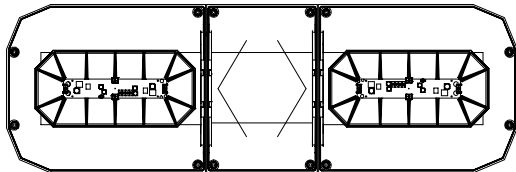

Star Warning Systems®

STAR RAZOR® M-TECH PLUS™ LED LIGHTBAR

2364LED: 36" Star Razor® M-Tech PLUS™ LED Lightbar

2364LED: 36" M-Tech PLUS™ LED Lightbar with 64 LEDs

2464LED: 46" M-Tech PLUS™ LED Lightbar with 64 LEDs, two V-mirrors

2564LED: 56" M-Tech PLUS™ LED Lightbar with 64 LEDs, two V-mirrors

Other Star Razor® M-Tech PLUS™ configurations and colors are available. Call for details..

Features:

- ULTRA LOW PROFILE - only 2 ¾" high!
- Super bright M-Tech PLUS™ LED technology provides superior warning light image
- Rugged one piece extruded, anodized aluminum base
- Durable polycarbonate, injection molded domes are STAR "diamond coated" and fully gasketed to protect against moisture
- Conformal coated circuitry protects against shock and vibration
- 20 Customer selectable flash patterns via external pattern select wire or jumper
- High/Low power select
- S-LINK SYSTEM™ synchronizing capability with other STAR LED units
- Voltage: 12V-24V DC
- Amp Draw: 6.5 Amps (max)
- Dome Colors: Amber, Red, Clear
- M-Tech PLUS™ LED Color Combinations: Amber, Blue, Green, Red, White