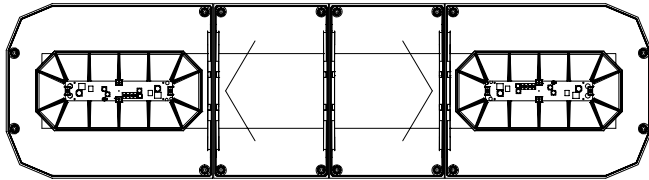

Star Warning Systems®

STAR RAZOR® M-TECH PLUS™ LED LIGHTBAR

2364LED: 36" Star Razor® M-Tech PLUS™ LED Lightbar

2364LED: 36" M-Tech PLUS™ LED Lightbar with 64 LEDs

2464LED: 46" M-Tech PLUS™ LED Lightbar with 64 LEDs, two V-mirrors

2564LED: 56" M-Tech PLUS™ LED Lightbar with 64 LEDs, two V-mirrors

Other Star Razor® M-Tech PLUS™ configurations and colors are available. Call for details..

Features:

- ULTRA LOW PROFILE - only 2 ¾" high!
- Super bright M-Tech PLUS™ LED technology provides superior warning light image
- Rugged one piece extruded, anodized aluminum base
- Durable polycarbonate, injection molded domes are STAR "diamond coated" and fully gasketed to protect against moisture
- Conformal coated circuitry protects against shock and vibration
- 20 Customer selectable flash patterns via external pattern select wire or jumper
- High/Low power select
- S-LINK SYSTEM™ synchronizing capability with other STAR LED units
- Voltage: 12V-24V DC
- Amp Draw: 6.5 Amps (max)
- Dome Colors: Amber, Red, Clear
- M-Tech PLUS™ LED Color Combinations: Amber, Blue, Green, Red, White