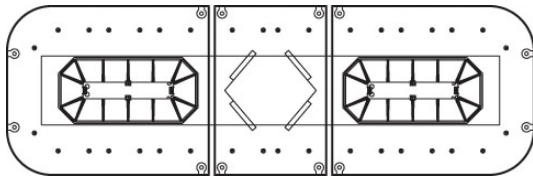

2564LED: 56" M-Tech PLUS™ LED Lightbar with 64 LEDs, two V-mirrors

Other Star Razor® M-Tech PLUS™ configurations and colors are available. Call for details..

Features:

- ULTRA LOW PROFILE - only 2 ¾" high!
- Super bright M-Tech PLUS™ LED technology provides superior warning light image
- Rugged one piece extruded, anodized aluminum base
- Durable polycarbonate, injection molded domes are STAR "diamond coated" and fully gasketed to protect against moisture
- Conformal coated circuitry protects against shock and vibration
- 20 Customer selectable flash patterns via external pattern select wire or jumper
- High/Low power select
- S-LINK SYSTEM™ synchronizing capability with other STAR LED units
- Voltage: 12V-24V DC
- Amp Draw: 6.5 Amps (max)
- Dome Colors: Amber, Red, Clear
- M-Tech PLUS™ LED Color Combinations: Amber, Blue, Green, Red, White

Star Warning Systems®

STAR SABRE® M-TECH PLUS™ LED LIGHTBAR

5462LED: 46" Star Sabre® M-Tech PLUS™ LED Lightbar

5364LED: 36" M-Tech PLUS™ LED Lightbar with 64 LEDs

5462LED: 46" M-Tech PLUS™ LED Lightbar with 64 LEDs, Four Takedown/Pursuit Lights, Two LED intersection Clearing lights, Two Alley lights, two V-mirrors

Features:

- Dual level, full output, lightbar less than 4" tall!
- Super bright M-Tech PLUS™ LED technology provides superior warning light image
- Adjustable lower level lights allow customizable positioning of light output
- Rugged one piece extruded, anodized aluminum base
- Durable polycarbonate, injection molded domes are STAR "diamond coated" and fully gasketed to protect against moisture
- Conformal coated circuitry protects against shock and vibration
- 20 Customer selectable flash patterns via external pattern select wire or jumper
- High/Low power select
- S-LINK SYSTEM™ synchronizing capability with other STAR LED units
- Voltage: 12V-24V DC
- Amp Draw: 6.5 Amps (max)
- Dome Colors: Amber, Red, Clear
- M-Tech PLUS™ LED Color Combinations: Amber, Blue, Green, Red, White