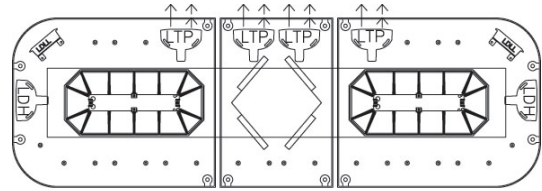

2564LED: 56" M-Tech PLUS™ LED Lightbar with 64 LEDs, two V-mirrors

Other Star Razor® M-Tech PLUS™ configurations and colors are available. Call for details..

Features:

- ULTRA LOW PROFILE - only 2 ¾" high!
- Super bright M-Tech PLUS™ LED technology provides superior warning light image
- Rugged one piece extruded, anodized aluminum base
- Durable polycarbonate, injection molded domes are STAR "diamond coated" and fully gasketed to protect against moisture
- Conformal coated circuitry protects against shock and vibration
- 20 Customer selectable flash patterns via external pattern select wire or jumper
- High/Low power select
- S-LINK SYSTEM™ synchronizing capability with other STAR LED units
- Voltage: 12V-24V DC
- Amp Draw: 6.5 Amps (max)
- Dome Colors: Amber, Red, Clear
- M-Tech PLUS™ LED Color Combinations: Amber, Blue, Green, Red, White

Star Warning Systems®

STAR SABRE® M-TECH PLUS™ LED LIGHTBAR

5462LED: 46" Star Sabre® M-Tech PLUS™ LED Lightbar

5364LED: 36" M-Tech PLUS™ LED Lightbar with 64 LEDs

5462LED: 46" M-Tech PLUS™ LED Lightbar with 64 LEDs, Four Takedown/Pursuit Lights, Two LED intersection Clearing lights, Two Alley lights, two V-mirrors

Features:

- Dual level, full output, lightbar less than 4" tall!
- Super bright M-Tech PLUS™ LED technology provides superior warning light image
- Adjustable lower level lights allow customizable positioning of light output
- Rugged one piece extruded, anodized aluminum base
- Durable polycarbonate, injection molded domes are STAR "diamond coated" and fully gasketed to protect against moisture
- Conformal coated circuitry protects against shock and vibration
- 20 Customer selectable flash patterns via external pattern select wire or jumper
- High/Low power select
- S-LINK SYSTEM™ synchronizing capability with other STAR LED units
- Voltage: 12V-24V DC
- Amp Draw: 6.5 Amps (max)
- Dome Colors: Amber, Red, Clear
- M-Tech PLUS™ LED Color Combinations: Amber, Blue, Green, Red, White