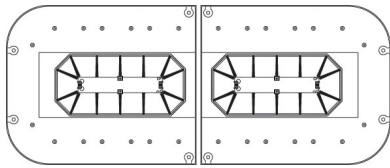

2564LED: 56" M-Tech PLUS™ LED Lightbar with 64 LEDs, two V-mirrors

Other Star Razor® M-Tech PLUS™ configurations and colors are available. Call for details..

Features:

- ULTRA LOW PROFILE - only 2 ¾" high!
- Super bright M-Tech PLUS™ LED technology provides superior warning light image
- Rugged one piece extruded, anodized aluminum base
- Durable polycarbonate, injection molded domes are STAR "diamond coated" and fully gasketed to protect against moisture
- Conformal coated circuitry protects against shock and vibration
- 20 Customer selectable flash patterns via external pattern select wire or jumper
- High/Low power select
- S-LINK SYSTEM™ synchronizing capability with other STAR LED units
- Voltage: 12V-24V DC
- Amp Draw: 6.5 Amps (max)
- Dome Colors: Amber, Red, Clear
- M-Tech PLUS™ LED Color Combinations: Amber, Blue, Green, Red, White

Star Warning Systems®

STAR SABRE® M-TECH PLUS™ LED LIGHTBAR

5462LED: 46" Star Sabre® M-Tech PLUS™ LED Lightbar

5364LED: 36" M-Tech PLUS™ LED Lightbar with 64 LEDs

5462LED: 46" M-Tech PLUS™ LED Lightbar with 64 LEDs, Four Takedown/Pursuit Lights, Two LED intersection Clearing lights, Two Alley lights, two V-mirrors