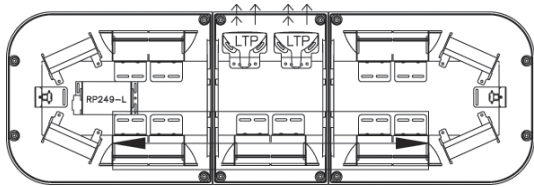

Star Warning Systems®

STAR RAZOR®

46" Star Razor® Series Lightbar

2400SLD: Two front and two rear M-Tech® LED heads, four 7" linear strobe heads, four 4.5" linear strobe heads, two 4-head strobe packs

2421SLD: Four front M-Tech® LED heads, four 4.5" linear strobe heads, two alley lights, two front takedown/pursuit lights, one 4-head strobe pack, six array M-Tech® LED traffic director

- ULTRA LOW PROFILE - only 2 ¾" high!
- Super bright M-Tech® high intensity LED heads can be operated separately and are designed for wider light distribution
- Rugged one piece extruded, anodized aluminum base
- Durable polycarbonate, injection molded domes are STAR "diamond coated" and fully gasketed to protect against moisture
- All strobe heads, LED heads, and power supplies feature potted circuits to protect against shock and vibration
- Adjustable lower level lights allow customizable positioning of light output
- Custom lightbar configurations are available
- Single color for each M-Tech® LED head
- M-Tech® LED head colors: Amber, Blue, Green, Red, and White