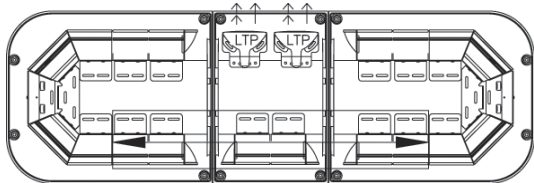

Star Warning Systems®

STAR RAZOR®

46" Star Razor® Series Lightbar

2400SLD: Two front and two rear M-Tech® LED heads, four 7" linear strobe heads, four 4.5" linear strobe heads, two 4-head strobe packs

2421SLD: Four front M-Tech® LED heads, four 4.5" linear strobe heads, two alley lights, two front takedown/pursuit lights, one 4-head strobe pack, six array M-Tech® LED traffic director

- ULTRA LOW PROFILE - only 2 ¾" high!
- Super bright M-Tech® high intensity LED heads can be operated separately and are designed for wider light distribution
- Rugged one piece extruded, anodized aluminum base
- Durable polycarbonate, injection molded domes are STAR "diamond coated" and fully gasketed to protect against moisture
- All strobe heads, LED heads, and power supplies feature potted circuits to protect against shock and vibration
- Adjustable lower level lights allow customizable positioning of light output
- Custom lightbar configurations are available
- Single color for each M-Tech® LED head
- M-Tech® LED head colors: Amber, Blue, Green, Red, and White