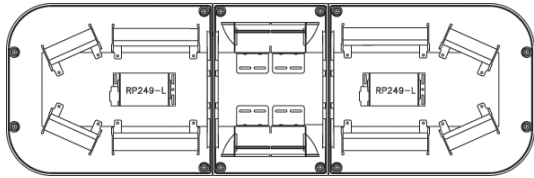

Star Warning Systems®

STAR RAZOR®

46" Star Razor® Series Lightbar

2400SLD: Two front and two rear M-Tech® LED heads, four 7" linear strobe heads, four 4.5" linear strobe heads, two 4-head strobe packs

2421SLD: Four front M-Tech® LED heads, four 4.5" linear strobe heads, two alley lights, two front takedown/pursuit lights, one 4-head strobe pack, six array M-Tech® LED traffic director

- ULTRA LOW PROFILE - only 2 ¾" high!
- Super bright M-Tech® high intensity LED heads can be operated separately and are designed for wider light distribution
- Rugged one piece extruded, anodized aluminum base
- Durable polycarbonate, injection molded domes are STAR "diamond coated" and fully gasketed to protect against moisture
- All strobe heads, LED heads, and power supplies feature potted circuits to protect against shock and vibration
- Adjustable lower level lights allow customizable positioning of light output
- Custom lightbar configurations are available
- Single color for each M-Tech® LED head
- M-Tech® LED head colors: Amber, Blue, Green, Red, and White