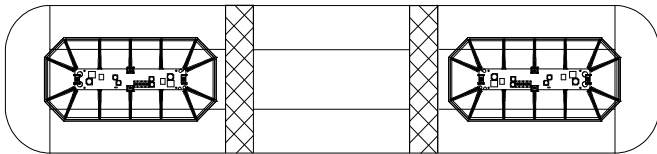

Star Warning Systems®

AEROSTAR® M-TECH PLUS™ LED LIGHTBAR

6464LED: 46" Aerostar® M-Tech PLUS™ LED Lightbar

6032LED/6032LEDM: 20" M-Tech PLUS™ LED Lightbar with 32 LEDs

6464LED: 48" M-Tech PLUS™ LED Lightbar with 64 LEDs

6564LED: 56" M-Tech PLUS™ LED Lightbar with 64 LEDs

Other Aerostar® M-Tech PLUS™ configurations and colors are available. Call for details.

Features:

- Aerodynamic design
- Super bright M-Tech PLUS™ LED technology provides superior warning light image
- Rugged one piece extruded, anodized aluminum base
- Durable polycarbonate, injection molded domes are STAR "diamond coated" and fully gasketed to protect against moisture
- Conformal coated circuitry protects against shock and vibration
- 20 Customer selectable flash patterns via external pattern select wire or jumper
- High/Low power select
- S-LINK SYSTEM™ synchronizing capability with other STAR LED units
- Voltage: 12V-24V DC
- Amp Draw: 6.5 Amps (average)
- Dome Colors: Amber, Red, Clear
- M-Tech PLUS™ LED Color Combinations: Amber, Blue, Green, Red, White