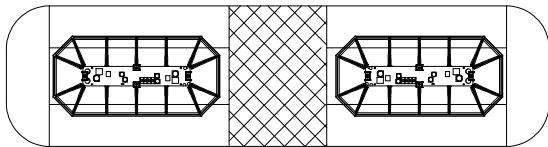

Star Warning Systems®

AEROSTAR® M-TECH PLUS™ LED LIGHTBAR

6464LED: 46" Aerostar® M-Tech PLUS™ LED Lightbar

6032LED/6032LEDM: 20" M-Tech PLUS™ LED Lightbar with 32 LEDs

6464LED: 48" M-Tech PLUS™ LED Lightbar with 64 LEDs

6564LED: 56" M-Tech PLUS™ LED Lightbar with 64 LEDs

Other Aerostar® M-Tech PLUS™ configurations and colors are available. Call for details.

Features:

- Aerodynamic design
- Super bright M-Tech PLUS™ LED technology provides superior warning light image
- Rugged one piece extruded, anodized aluminum base
- Durable polycarbonate, injection molded domes are STAR "diamond coated" and fully gasketed to protect against moisture
- Conformal coated circuitry protects against shock and vibration
- 20 Customer selectable flash patterns via external pattern select wire or jumper
- High/Low power select
- S-LINK SYSTEM™ synchronizing capability with other STAR LED units
- Voltage: 12V-24V DC
- Amp Draw: 6.5 Amps (average)
- Dome Colors: Amber, Red, Clear
- M-Tech PLUS™ LED Color Combinations: Amber, Blue, Green, Red, White