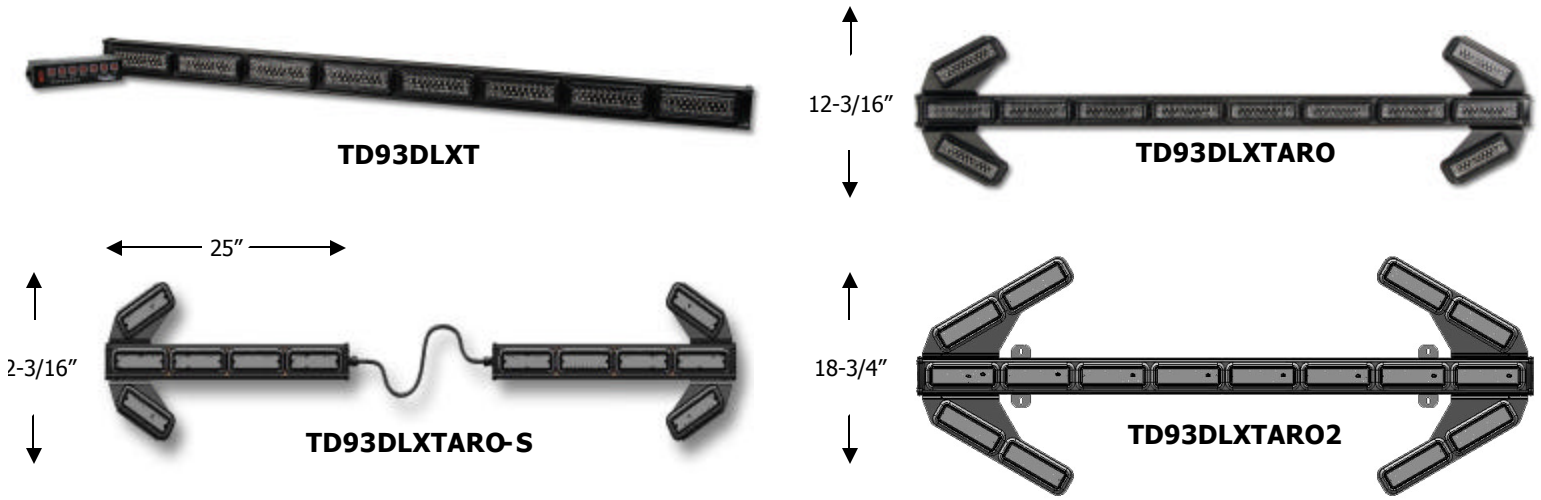

Star Warning Systems®

TD93DLXT Series High Intensity LED Traffic Directors

Specs & Features:

- High intensity PLCC4 LEDs (42 LEDs per module)
- Large image size, high efficient LED optics
- Sealed modular design for increased weather resistance
- Polycarbonate face protects each module
- Modules "front load" for easy replacement of individual lighthead
- Control unit is micro-processor controlled with tactile front
- Heavy duty anodized aluminum extruded housing will not warp, bend, or corrode!
- Dimensions TD77-2 Control Unit: 1-1/2"H x 6"W x 1-1/2"D
- TD93DLXT LED Stick: 2-13/16"H x 1-13/16"D (less arrow assemblies)
- Stick Lengths: All Standard 4' Stick (TD93DLXTARO & TD93DLXTARO2 available 4', 5', 6', 7', or 8')
- Cable Lengths: All Standard 15' cable (available 30', 45, or 60') (TD93 ships with attached cables) (TD93DLXTARO Series ship with Arolink™ quick disconnect cables) (TD93DLXTARO-S Series: standard 10' Arolink™ quick disconnect cables between arrow halves, cable extensions available in 10' lengths)
- Amp draw: 0.35 Amps per head (max)
- Voltage: 12V DC (Available 24V DC TD93DLXT only)
- Mounting option features offer the best in the industry!
- Universal L-Brackets standard with TD93DLXT
- Surface Mount Brackets standard with Arrow Stick Series (optional Universal L-Brackets available)
- Colors: TD93DLXT End Modules: Amber, Blue, Red

Model Numbers / Descriptions:

- TD93DLXT: Traffic Director with eight LED heads, no arrows
- TD93DLXTARO: Traffic Director with eight LED heads, arrows with four LED heads
- TD93DLXTARO2: Traffic Director with eight LED heads, arrows with eight LED heads
- TD93DLXTARO-S: Split Traffic Director with eight LED heads, arrows with four LED heads
- TD93DLXTARO2-S: Split Traffic Director with eight LED heads, arrows with eight LED heads